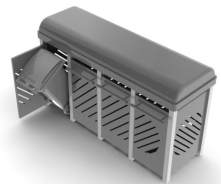

TRANSPORT LOGISTICS

Material Collective Box WSB

Item no. 202675-2Zell

Suitable for e.g. commercial dustbins

Lockable on request

Load capacity: 2-3 or 4 dustbins

Various designs possible (housing, colours, etc.)

Item no. 202675-3Zell

Item no. 202675-4Zell

Item no. 202676-3Zell

Item no. 202676-4Zell

Item no.	Product to be transported	Remark
202675-2Zell	2 large dustbins / dumpsters	shelf space on top
202675-3Zell	3 small dustbins	shelf space on top
202675-4Zell	4 small dustbins	shelf space on top
202676-3Zell	3 small dustbins	with round covering cap
202676-4Zell	4 small dustbins	with round covering cap