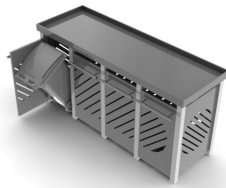

TRANSPORT LOGISTICS

Material Collective Box WSB

Item no. 202675-2Zell

Suitable for e.g. commercial dustbins

Lockable on request

Load capacity: 2-3 or 4 dustbins

Various designs possible (housing, colours, etc.)

Item no. 202675-3Zell

Item no. 202675-4Zell

Item no. 202676-3Zell

Item no. 202676-4Zell

Item no.	Product to be transported	Remark
202675-2Zell	2 large dustbins / dumpsters	shelf space on top
202675-3Zell	3 small dustbins	shelf space on top
202675-4Zell	4 small dustbins	shelf space on top
202676-3Zell	3 small dustbins	with round covering cap
202676-4Zell	4 small dustbins	with round covering cap