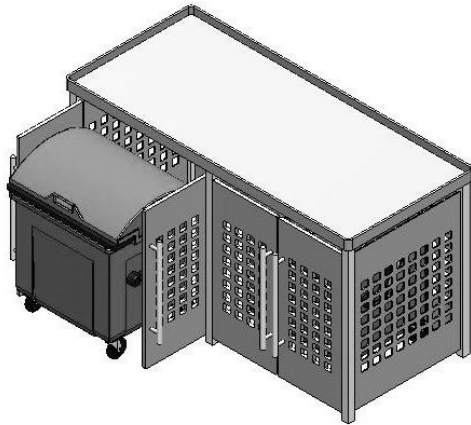

TRANSPORT LOGISTICS

Material Collective Box WSB

Item no. 202675-2Zell

Suitable for e.g. commercial dustbins

Lockable on request

Load capacity: 2-3 or 4 dustbins

Various designs possible (housing, colours, etc.)

Item no. 202675-3Zell

Item no. 202675-4Zell

Item no. 202676-3Zell

Item no. 202676-4Zell

Item no.	Product to be transported	Remark
202675-2Zell	2 large dustbins / dumpsters	shelf space on top
202675-3Zell	3 small dustbins	shelf space on top
202675-4Zell	4 small dustbins	shelf space on top
202676-3Zell	3 small dustbins	with round covering cap
202676-4Zell	4 small dustbins	with round covering cap